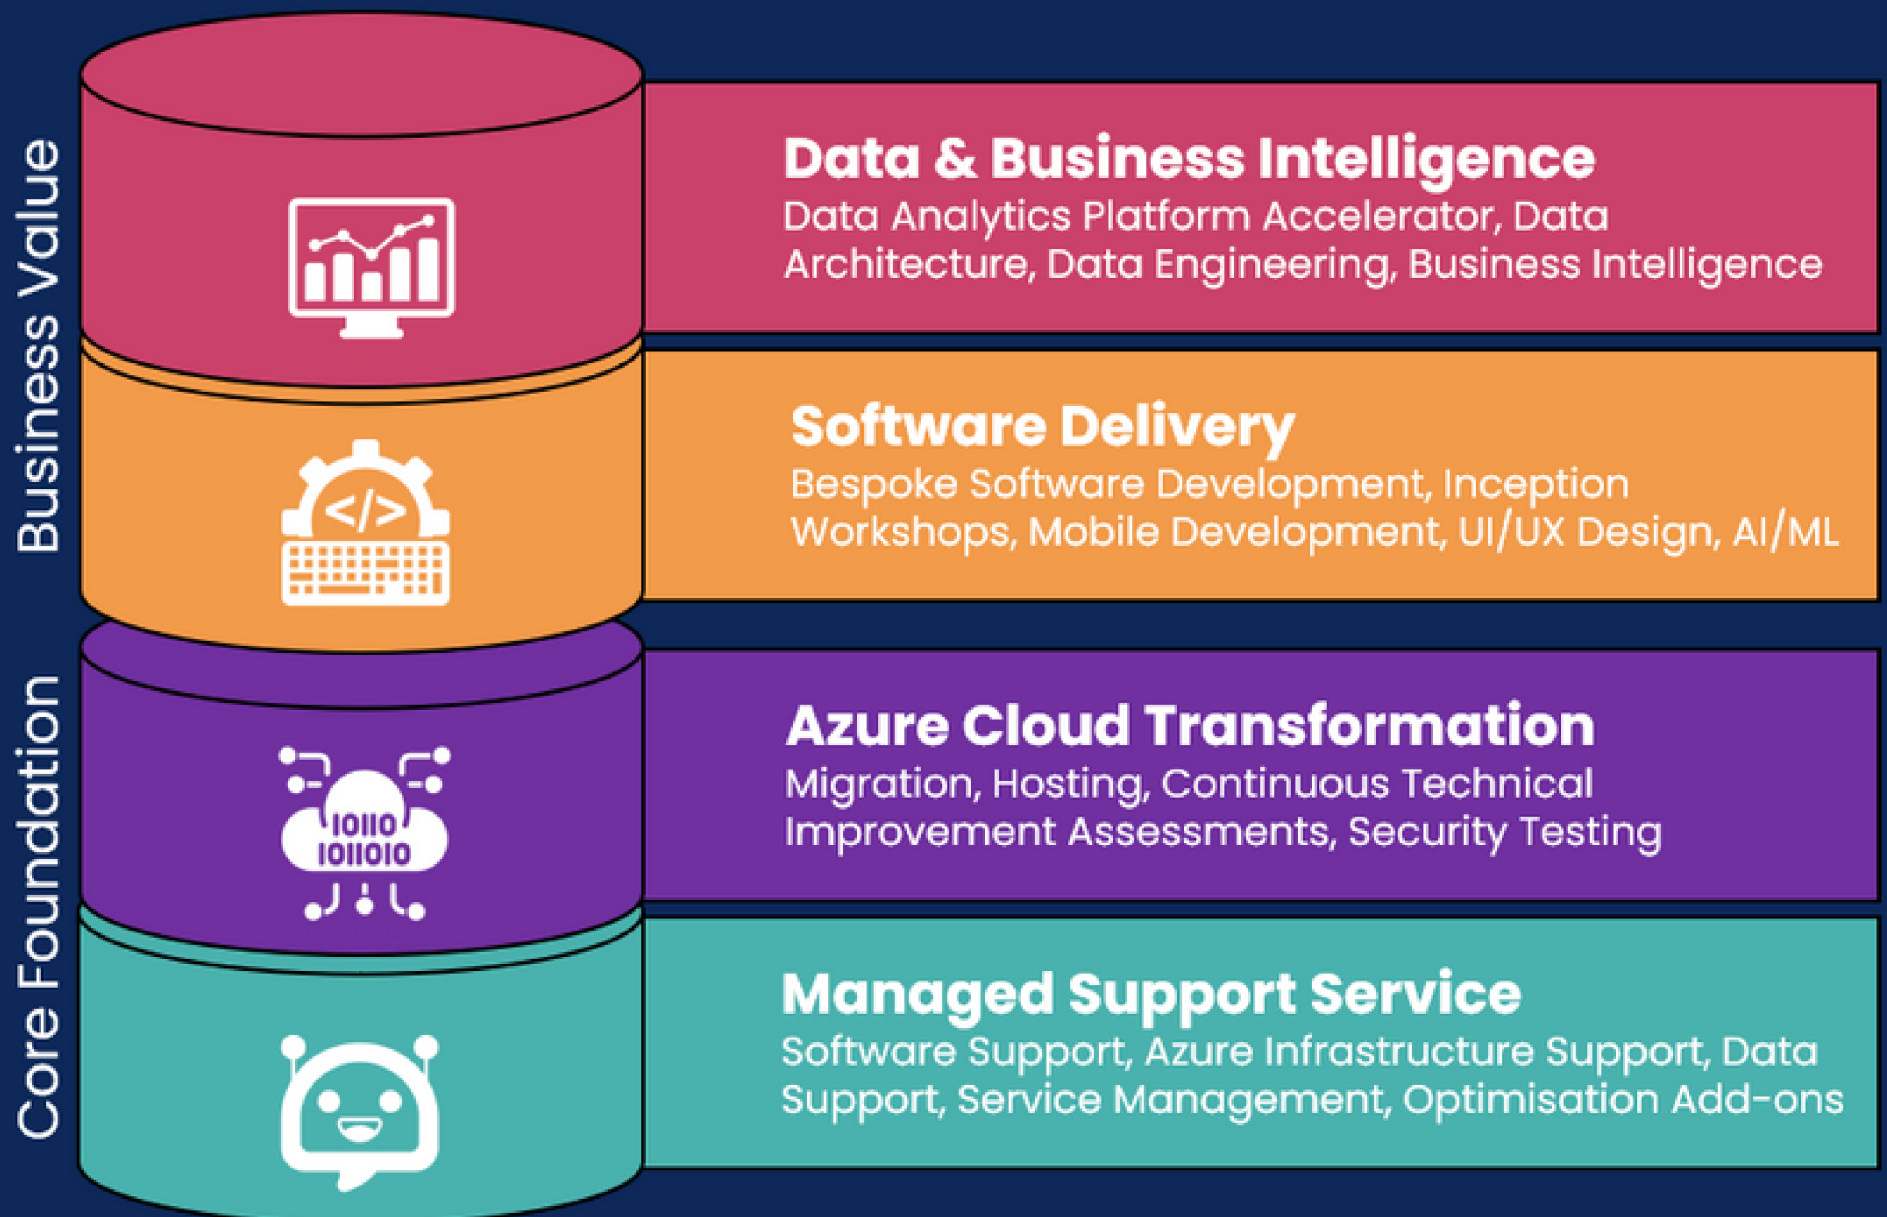

IJYI

Our Services